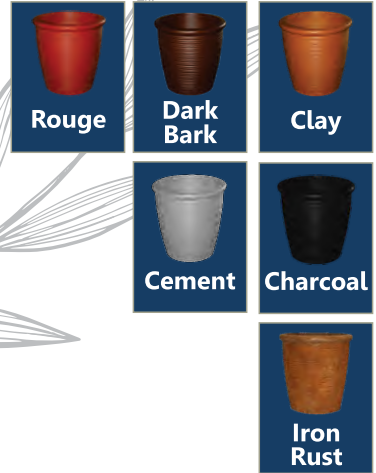

Handmade
in South Africa

Lightweight
and tough

Durable
Non-corrosive

Easy
Self-install

Column Headers & Footers

Available upon request

Colour Range

Schaumstein containers and drip trays are available in these colours

Paintable

Any acrylic PVA Paint can be used
Directions indicated on all labels

Contact

www.schaumstein.co.za
sales@schaumstein.co.za
018 292 1001

Share your plants that grow

 | @schaumstein