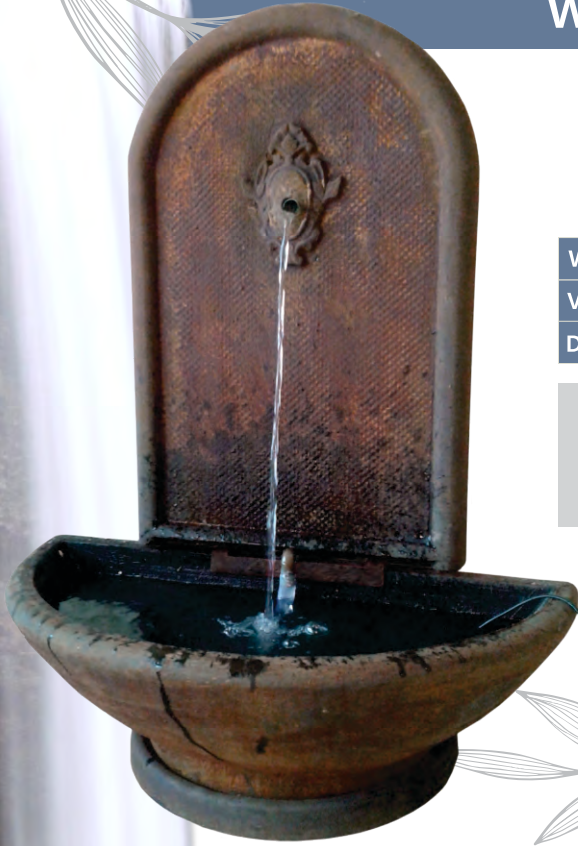

Water feature Range

Wall Mounted **BAROK** Water Feature

Weight (kg)	4
Volume (litres)	10
Dimensions (mm)	820(H) x 620 x 340

INCLUDES
Assembling system
and Pump

Iron Rust